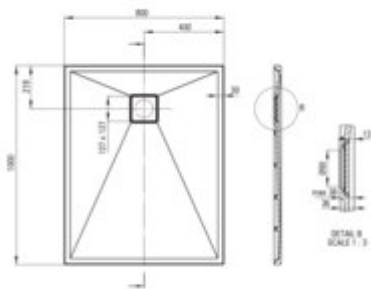

CORREO

Granite shower tray, rectangular

Product code: KQR_A46B

EAN: 5907650878940

Color: alabaster

Warranty [years]: 10

Finish	white
Material	granite
Shape	rectangular
Width [mm]	800
Length [mm]	1000
Height [mm]	36
Installation method	on the floor level, directly on the spout, on the construction material support
Drain diameter	90
possibility to cut to size	yes
Hydrophobicity	yes

Features:

- Hydrophobic properties repel water molecules
- Properties of Deante granite: resistance to impact, high temperature, discoloration, therm
- For installation at floor level, directly on the screed or supported by construction mater
- Possibility of cutting the granite shower tray
- Warning! The NHC_029C siphon fits this shower tray
- Warning! The NHC_029D siphon fits this shower tray
- Only the best materials, the quality of which has been confirmed by laboratory tests
- Dedicated cleaning agent, safe for cleaned surfaces
- Anti-slip properties of granite shower trays
- The finish enriched with silver ions adds antiseptic properties