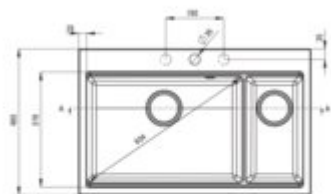

ADEL Granite sink, 1.5-bowl

Product code: ZLM_S503

EAN: 5907650833642

Color: metallic grey

Warranty [years]: 18

Sink

Finish	metallic grey
Surface type	matte
Material	granite
Installation method	inset
Number of bowls	1.5
Minimum cabinet width [mm]	800
Width [mm]	480
Length [mm]	760
Height [mm]	203
Bowl depth [mm]	190
Cut-out Length [mm]	740
Cut-out Width [mm]	460
Equipped with accessories	yes
Drain diameter	3.5"
Number of pre-drilled holes	3

Sink waste kit

Finish	steel
Plug type	automatic, manual
Low siphon/ Space saver	yes
possibility to connect a dishwasher/ washing machine	yes