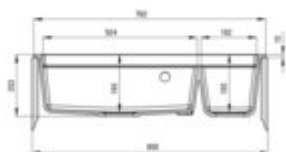

ADEL Granite sink, 1.5-bowl

Product code: ZLM_S503

EAN: 5907650833642

Color: metallic grey

Warranty [years]: 18

Sink

Finish	metallic grey
Surface type	matte
Material	granite
Installation method	inset
Number of bowls	1.5
Minimum cabinet width [mm]	800
Width [mm]	480
Length [mm]	760
Height [mm]	203
Bowl depth [mm]	190
Cut-out Length [mm]	740
Cut-out Width [mm]	460
Equipped with accessories	yes
Drain diameter	3.5"
Number of pre-drilled holes	3

Sink waste kit

Finish	steel
Plug type	automatic, manual
Low siphon/ Space saver	yes
possibility to connect a dishwasher/ washing machine	yes