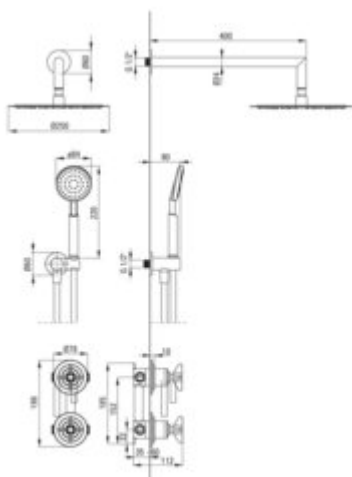

TEMISTO

Concealed shower set

Product code: NAC_N9QT

EAN: 5907650817727

Color: nero

Warranty [years]: 7

Mixer

Mixer type	mixer, two-handle
Installation method	concealed
Flow class [l/min]	S - 15.1-19.8 l/min
Acoustic group [dB]	I (x ≤ 20)

Spout

Spout type	still
Range of shower/ bath spout [mm]	325

Shower overhead

Shape	round
Material	brass
Diameter [mm]	250
Anti-calc	yes
Number of functions	1

Hand shower

Number of functions	1
Anti-calc	yes
Stream type	rain

Angled hose connector

Finish	nero
Connection type	for the hose with hand shower holder
Shape	round
Material	brass
Connection thread	yes
Concealed mounting	yes

Features:

- Deante Design Studio Collection
- Design that connects the past with the future
- Only the best materials, the quality of which has been confirmed by laboratory tests
- Flush-mounted installation ensures the aesthetics of the bathroom
- Innovative, durable and easy to clean Nero coating
- The mixer body is made of the highest quality brass
- Dedicated cleaning agent, safe for cleaned surfaces
- Anti-calc hand shower
- Anti-twist system, preventing the hose from twisting
- Anti-calc system facilitating the removal of limescale deposits