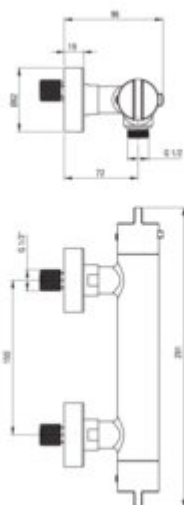

## Shower mixer, thermostatic

Product code: BCH\_A4BT

EAN: 5907650873433

Color: bianco

Warranty [years]: 7

### Mixer

Finish	bianco
Material	brass
Mixer type	two-handle, thermostatic
Installation method	wall-mounted
Total mixer height [mm]	96
Flow class [l/min]	S - 15.1-19.8 l/min
Acoustic group [dB]	II (20 < x <= 30)
Check valves	yes