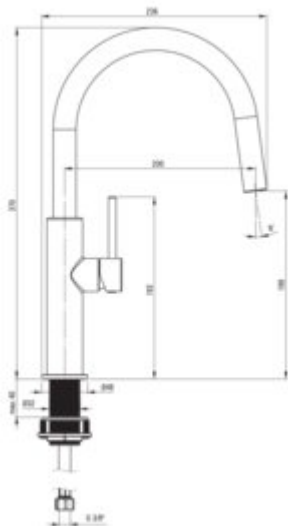

EVORA Kitchen tap

Product code: BQJ_R62M

EAN: 5907650866671

Color: brushed gold

Warranty [years]: 7

Mixer

Finish	brushed gold
Material	steel 304
Mixer type	single-handle, mixer
Installation method	standing
Total mixer height [mm]	370
Flow class [l/min]	Z - 4-9 l/min
Acoustic group [dB]	I (x ≤ 20)

Mixer cartridge

Ceramic cartridge size	25 mm
------------------------	-------

Spout

Spout type	swivel
Material	steel 304

Aerator

Aerator type	honeycomb, flat
Aerator size	M18

Connecting hose

Length [mm]	600
Installation thread	3/8"
Connection thread	M10

Features:

-
- Innovative and easy to maintain brushed gold coating
- The mounting sleeve facilitates the installation of the mixer
- Z flow class (4-9 l/min) allowing for water consumption reduction
- The mixer is equipped with a stream aerator
- 45 cm connection hoses included