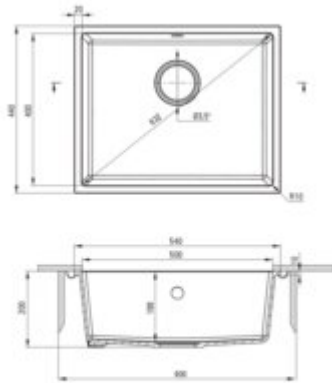

#### Sink

Finish	metallic graphite
Surface type	matte
Material	granite
Installation method	undermount, flush, inset
Number of bowls	1
Minimum cabinet width [mm]	600
Width [mm]	440
Length [mm]	540
Height [mm]	200
Bowl depth [mm]	188
Cut-out Length [mm]	500
Cut-out Width [mm]	400
Reversible	no
Equipped with accessories	yes
Drain diameter	3.5"