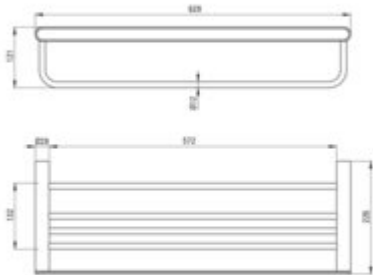

ROUND Shelf, ribbed

Product code: ADR_R531

EAN: 5907650834656

Color: brushed gold

Warranty [years]: 2

bathroom accessories

Finish	brushed gold
Surface type	brushed
Material	stainless steel
Height [mm]	121
Width [mm]	628
Depth [mm]	226
Mounting kit included	yes
Multifunctional product	yes