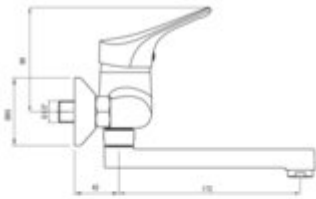

JOKO

Washbasin tap, wall-mounted

Product code: BOJ_050M

EAN: 5908212008430

Color: chrome

Warranty [years]: 5

Mixer

Finish	chrome
Material	brass
Mixer type	single-handle
Installation method	wall-mounted
Flow class [l/min]	A ≤ 15 (9.1 - 15)
Acoustic group [dB]	I (x ≤ 20)

Mixer cartridge

Ceramic cartridge size	40 mm
------------------------	-------

Spout

Mixer spout range [mm]	214
Material	steel 304

Aerator

Aerator type	honeycomb
Aerator size	M24

Features:

- Cleaning agent for fixtures in all colors available