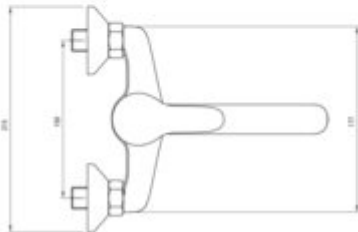

JOKO

Washbasin tap, wall-mounted

Product code: BOJ_050M

EAN: 5908212008430

Color: chrome

Warranty [years]: 5

Mixer

Finish	chrome
Material	brass
Mixer type	single-handle
Installation method	wall-mounted
Flow class [l/min]	A ≤ 15 (9.1 - 15)
Acoustic group [dB]	I (x ≤ 20)

Mixer cartridge

Ceramic cartridge size	40 mm
------------------------	-------

Spout

Mixer spout range [mm]	214
Material	steel 304

Aerator

Aerator type	honeycomb
Aerator size	M24

Features:

- Cleaning agent for fixtures in all colors available