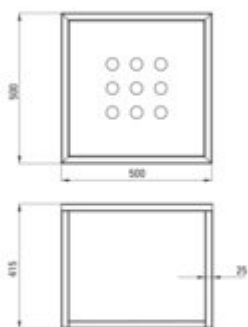

Wall-mounted bathroom console

Product code: CSW_X50A

EAN: 5908212079140

Color: nero

Warranty [years]: 2

Finish	nero
Surface type	matte
Installation method	wall-mounted
Width [mm]	500
Length [mm]	500
Height [mm]	415
Material	stainless steel
Reversible	yes
Mounting kit included	yes