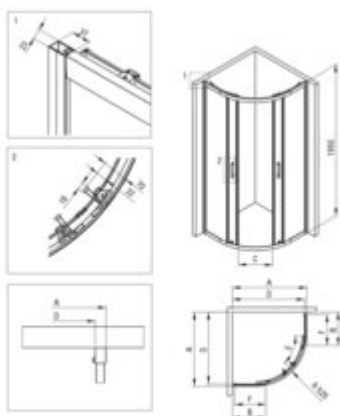

FUNKIA EVO

Shower cabin with tray, half round

Product code: KYPP0E88P

EAN: 5908322047619

Color: chrome

Warranty [years]: 5

| Model | Size | A [mm] | B [mm] | C [mm] | D [mm] | E [mm] | F [mm] |
|------------|---------|---------|--------|--------|--------|--------|--------|
| KYPP 0E88P | 800x800 | 760-800 | 261 | 450 | 704 | 325 | 226 |

Showe cabin

| | |
|---|------------------------|
| Finish | chrome |
| Shape | half round |
| Width [mm] | 800 |
| Height [mm] | 1950 |
| Glass finish | transparentne wzór pas |
| Glass thickness [mm] | 5 |
| Active cover | yes |
| Adjustment range up to [mm] | 20 |
| Masking of assembly elements | yes |
| Profiles levelling the curvature of the walls | yes |
| Reversible doors | yes |
| Installation without shower tray possible | yes |
| Double top rollers with ball bearings | yes |
| Detachable lower rollers | yes |
| Quick assembly with clips | yes |

Shower tray

| | |
|---------------------|---|
| Finish | white |
| Material | acrylic |
| Shape | half round |
| Width [mm] | 800 |
| Length [mm] | 800 |
| Height [mm] | 45 |
| arc radius [mm] | 550 |
| Installation method | directly on the spout, on the floor level, on the construction material support |
| Drain diameter | 90 |