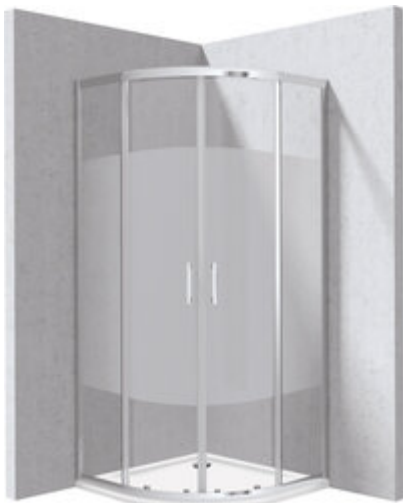

FUNKIA EVO

Shower cabin with tray, half round

Product code: KYPP0E88P

EAN: 5908322047619

Color: chrome

Warranty [years]: 5

| Model | Size | A [mm] | B [mm] | C [mm] | D [mm] | E [mm] | F [mm] |
|------------|---------|---------|--------|--------|--------|--------|--------|
| KYPP 0E88P | 800x800 | 760-800 | 261 | 450 | 704 | 325 | 226 |

Showe cabin

| | |
|---|------------------------|
| Finish | chrome |
| Shape | half round |
| Width [mm] | 800 |
| Height [mm] | 1950 |
| Glass finish | transparentne wzór pas |
| Glass thickness [mm] | 5 |
| Active cover | yes |
| Adjustment range up to [mm] | 20 |
| Masking of assembly elements | yes |
| Profiles levelling the curvature of the walls | yes |
| Reversible doors | yes |
| Installation without shower tray possible | yes |
| Double top rollers with ball bearings | yes |
| Detachable lower rollers | yes |
| Quick assembly with clips | yes |

Shower tray

| | |
|---------------------|---|
| Finish | white |
| Material | acrylic |
| Shape | half round |
| Width [mm] | 800 |
| Length [mm] | 800 |
| Height [mm] | 45 |
| arc radius [mm] | 550 |
| Installation method | directly on the spout, on the floor level, on the construction material support |
| Drain diameter | 90 |

Features:

- An innovative combination of granite and steel
- Hydrophobic Active-Cover coating that makes it easier for water to run off the glass
- Dedicated to Active Cover surfaces
- Double top rollers with ball bearings
- Bottom rollers allow for the door detachment and easier product care
- Possibility to install the cabin without a shower tray, directly on the tiles
- Safe and durable tempered glass
- Resistance to impacts, chemicals and stains in accordance with PN-EN 14428+A1:2008 norm, c
- The profile system makes it possible to reduce the curvature of the walls
- Covering of assembly elements
- Only the best materials, the quality of which has been confirmed by laboratory tests
- Dedicated cleaning agent, safe for cleaned surfaces