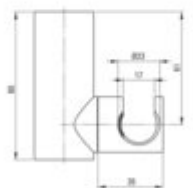

# ROUND

## Wall bracket, for hand shower

**Product code:** ANR\_F21U

**EAN:** 5907650834892

**Color:** brushed steel

**Warranty [years]:** 2

Finish	steel
Shape	round
Material	brass
installation	wall-mounted
Hand shower angle adjustment	yes