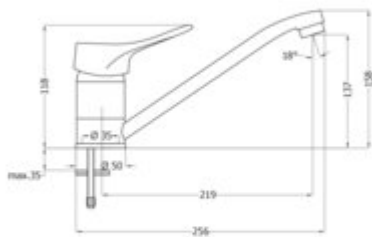

VERO Kitchen tap

Product code: BOW_060M

EAN: 5908212061060

Color: chrome

Warranty [years]: 5

Mixer

Finish	chrome
Material	brass
Mixer type	single-handle, mixer
Installation method	standing
Total mixer height [mm]	158
Flow class [l/min]	A <= 15 (9.1 - 15)
Acoustic group [dB]	I (x <= 20)

Mixer cartridge

Ceramic cartridge size	40 mm
------------------------	-------

Spout

Spout type	swivel
Mixer spout range [mm]	219
Material	stainless steel

Aerator

Aerator type	honeycomb
Aerator size	M24

Connecting hose

Length [mm]	350
Installation thread	3/8"
Connection thread	M10

Features:

- Cleaning agent for fixtures in all colors available