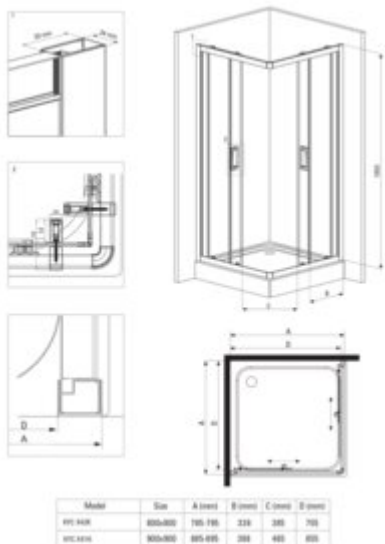

FUNKIA

Shower cabin with tray, square

Product code: KDDZN42K

EAN: 5908212092750

Color: nero, white

Warranty [years]: 5

Showe cabin

Finish	nero
Shape	square
Width [mm]	800
Length [mm]	800
Height [mm]	1850
Glass finish	transparent
Glass thickness [mm]	5
Side dimension [mm]	795
Adjustment range up to [mm]	-10
Masking of assembly elements	yes
Profiles levelling the curvature of the walls	yes
Silent closing	yes
Installation without shower tray possible	yes
Detachable lower rollers	yes

Shower tray

Finish	white
Material	acrylic
Shape	square
Width [mm]	800
Length [mm]	800
Height [mm]	160
Depth [mm]	50
Installation method	on the floor level
Drain diameter	50
Equipped with a height-adjustable foot	yes
Housing integrated with the shower tray	yes
Non-slip lugs	yes

Features:

- Durable acrylic material that maintains its shine and color
- Cover integrated with the shower tray
- Only the best materials, the quality of which has been confirmed by laboratory tests
- Dedicated cleaning agent, safe for cleaned surfaces
- Safe and durable tempered glass
- Resistance to impacts, chemicals and stains in accordance with PN-EN 14428+A1:2008 norm, c
- The profile system makes it possible to reduce the curvature of the walls
- Covering of assembly elements
- Non-slip lugs to minimize the risk of slipping
- Bottom rollers allow for the door detachment and easier product care