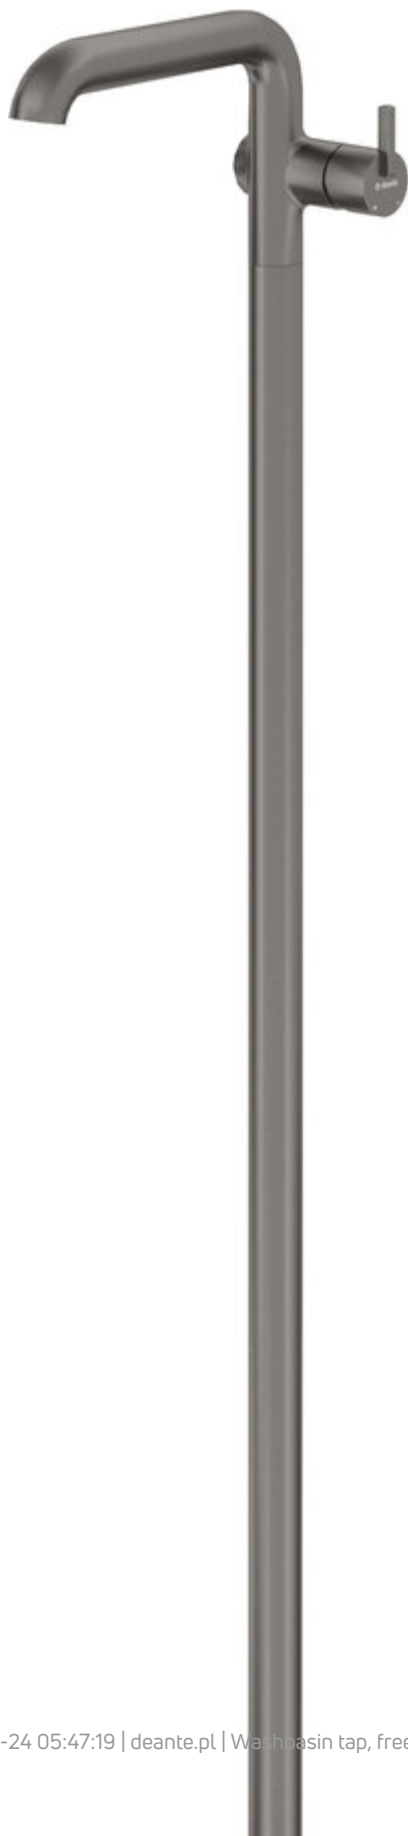

SILIA  
Washbasin tap, freestanding

Product code: BQS\_D2KK

EAN: 5907650870210

Color: titanium

Warranty [years]: 7

#### Mixer

Finish	titanium
Material	brass
Mixer type	single-handle, mixer
Installation method	floor
Total mixer height [mm]	1090
Flow class [l/min]	Z - 4-9 l/min
Acoustic group [dB]	II (20 < x <= 30)

#### Mixer cartridge

Ceramic cartridge size	25 mm
------------------------	-------

#### Spout

Spout type	still
Mixer spout range [mm]	185
Material	brass