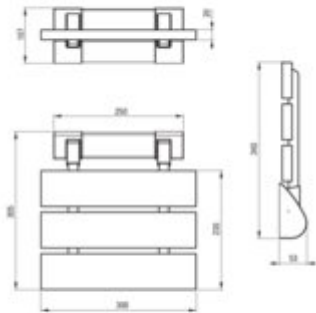

VITAL

Wall-mounted seat, foldable

Product code: NIV_451P

EAN: 5908212012321

Color: chrome, brown

Warranty [years]: 2

Finish	brown
Material	composite, aluminium
Height [mm]	107
Width [mm]	300
Depth [mm]	305
Load [kg]	130