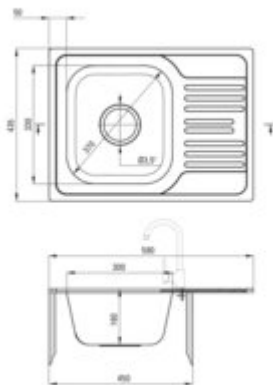

XYLO

Steel sink, 1-bowl with drainer

Product code: ZEX_311A

EAN: 5908212007372

Color: décor

Warranty [years]: 2

Sink

Finish	décor
Surface type	décor
Material	steel 304
Installation method	inset
Number of bowls	1
Minimum cabinet width [mm]	450
Width [mm]	435
Length [mm]	580
Height [mm]	160
Bowl depth [mm]	160
Cut-out Length [mm]	560
Cut-out Width [mm]	415
Reversible	yes
Equipped with accessories	yes
Drain diameter	3.5"

Sink waste kit

Finish	steel
Plug type	manual
Low siphon/ Space saver	yes
possibility to connect a dishwasher/ washing machine	yes

Features:

- High-strength stainless steel
- The sink is equipped with fittings with a connection to the dishwasher
- Natural antiseptic properties of steel
- The décor finish has increased scratch resistance
- Dedicated cleaning agent, safe for cleaned surfaces
- Self-drilling tap hole - without voiding the warranty.