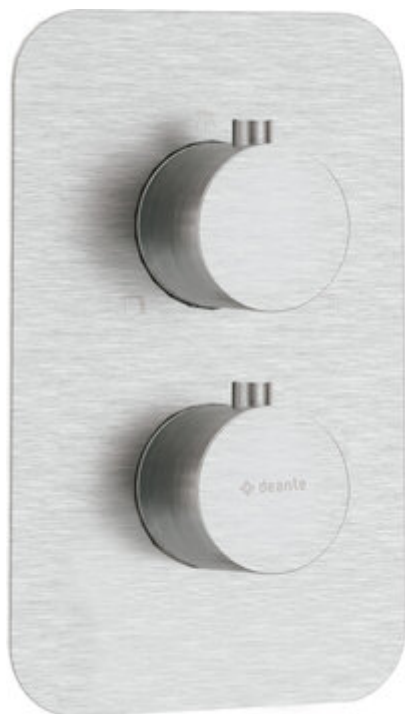

THERM

External element, for thermostatic BOX

Product code: BXY_FEBT

EAN: 5907650832331

Color: brushed steel

Warranty [years]: 2

Finish	steel
Mixer type	Concealed BOX
Installation method	concealed

Features:

- Convenient installation - you can install the BOX now and choose external elements at any
- Timelessness and unlimited creative possibilities
- Complementarity and comprehensiveness of the offer
- The best materials guarantee durability and reliability of the product
- Flush-mounted installation ensures the aesthetics of the bathroom
- Innovative and easy to maintain brushed steel coating
- Only the best materials, the quality of which has been confirmed by laboratory tests
- Cleaning agent for fixtures in all colors available
- Note: Thermostatic box sold separately
- Coating applied using the PVD method