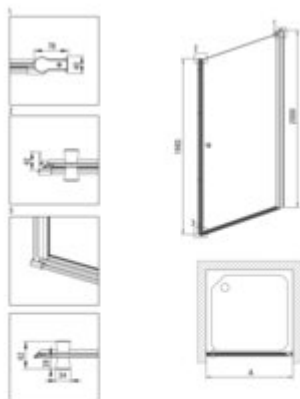

KERRIA PLUS

Shower doors

Product code: KTSW046P
EAN: 5907650860211
Color: chrome
Warranty [years]: 5

Finish	chrome
Width [mm]	600
Height [mm]	2000
Glass finish	transparent
Glass thickness [mm]	6
Active cover	yes
installation	to be completed with KTS doors , to be completed with KTS walk-in
Side dimension [mm]	600
Masking of assembly elements	yes
Profiles levelling the curvature of the walls	yes
Holders	with safety
Tempered glass TOTAL WHITE	yes
Reversible doors	yes
Silent closing	yes
Installation without shower tray	yes
possible	
Lifting hinges	yes

Features:

- Important! For recessed installation, be sure to buy the appropriate KTS_NOOX or KTS_000X
- Possibility to install the cabin without a shower tray, directly on the tiles
- Active Cover coating
- Dedicated to Active Cover surfaces
- Profiles leveling the curvature of the walls
- TOTALWHITE transparent glass
- Safe and durable tempered glass
- Reversible door that allows the cabin to be mounted on the right or left side
- The profile system makes it possible to reduce the curvature of the walls
- Only the best materials, the quality of which has been confirmed by laboratory tests
- Resistance to impacts, chemicals and stains in accordance with PN-EN 14428+A1:2008 norm, c
- Dedicated cleaning agent, safe for cleaned surfaces

Model	Size (mm)	A (mm)	A + 40 (mm)	A + 40 (mm)	A + 40 (mm)
KTSW046P + KTS_0000	600x2000	475-000	520-000	565-000	610-000
KTSW046P + KTS_0001	600x2000	575-000	620-000	665-000	710-000
KTSW046P + KTS_0002	700x2000	675-000	720-000	765-000	810-000
KTSW046P + KTS_0003	800x2000	775-000	820-000	865-000	910-000
KTSW046P + KTS_0004	900x2000	875-000	920-000	965-000	1010-000