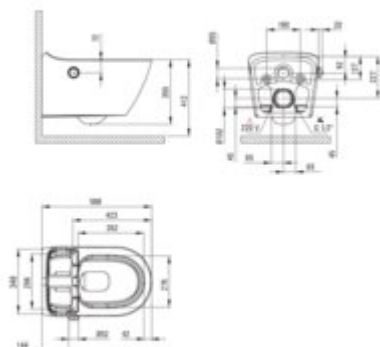

SILIA

Smart WC bowl, with automatic seat

Product code: CSID6ZPW

EAN: 5907650891123

Color: white

Warranty [years]: 10

Finish	white
Material	ceramic
with bidet function	yes
Type	wall-mounted
Rim type	rimless
Hidden mountings	yes
Width [mm]	348
Length [mm]	588
Height [mm]	349
Mounting holes spacing / Axis [mm]	180
Antibacterial	no
Toilet seat	included
Mounting kit included	yes
Additional features	toilet seat included

Features:

- User detection sensor - automatic seat lifting when you approach
- Heated seat - four temperature comfort levels
- Automatic lid opening - just wave your foot
- Gentle feminine bidet wash
- Rear wash - effective and comfortable water hygiene
- Comfortable drying at selected temperature
- ECO mode -- intelligent energy saving
- Automatic nozzle cleaning
- Antibacterial and antiseptic properties
- UV nozzle sterilization
- The Smart WC bowl is designed for installation on a standard Deante concealed frame