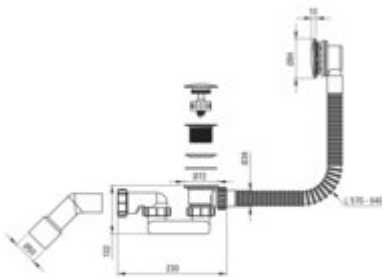

PRIZMA

Bathtub waste kit, click-clack

Product code: NHC_C57B

EAN: 5907650880431

Color: brushed bronze

Warranty [years]: 2

Plug

Finish	brushed bronze
purpose	with bath mixer
type	click-clack
Type	with overflow
Shape	round
Drain diameter	1 1/2"
Easy clean	yes

Aerator

Aerator type	swivel, silicone
Stream type	full
Aerator size	M24
Thread type	external

Mixer

Finish	brushed bronze
Mixer type	single-handle, mixer
Installation method	wall-mounted
Flow class [l/min]	A ≤ 15 (9.1 - 15)
Acoustic group [dB]	I (x ≤ 20)

Handle

Finish	brushed bronze
--------	----------------

Mixer cartridge

Ceramic cartridge size	35 mm
------------------------	-------

Hand shower socket

Protective bushing	yes
--------------------	-----

Decorative cover

Material	plastic
Height [mm]	10

Cover plate

height [mm]	19
diameter [mm]	62
Shape	round

Mixer retaining nut

Shape	okrągła z nacięciem
-------	---------------------

Features:

- Only the best materials, the quality of which has been confirmed by laboratory tests
- Innovative and easy-to-maintain coating - brushed bronze
- Coating applied using the PVD method
- Hygienic certificate of the National Institute of Hygiene confirming the product's compliance
- Cleaning agent for fixtures in all colors available
- Easy-clean waste trap for easier cleaning
- Functional click-clack plug included
- Dedicated cleaning agent, safe for cleaned surfaces