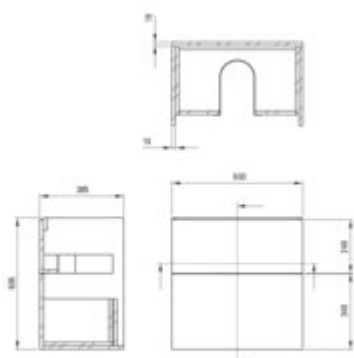

PRIZMA

Bathroom vanity, with washbasin

Product code: STKU6U6U6M

EAN: 5908212000977

Color: cashmere

Warranty [years]: 2

Furniture

| | |
|-----------------------|---------------------|
| Finish | cashmere |
| Installation method | wall-mounted |
| Width [mm] | 600 |
| Height [mm] | 600 |
| Depth [mm] | 385 |
| Material | MDF, particle board |
| Mounting kit included | no |

Washbasin

| | |
|------------------|---------|
| Finish | white |
| Material | ceramic |
| Hole for the tap | yes |

Features:

- Push to open system - opening drawers by pressing the front.
- SlowMotion drawers with full extension
- Please note: To ensure the set is complete and ready for installation, it is necessary to purchase the siphon and waste plug separately - they are not included in the set.
- Polish quality with care for the environment
- Exceptional durability thanks to appropriate UV varnishes
- Ready-to-use furniture without the need for assembly
- Hard and durable ceramics does not lose its properties with long use
- Antibacterial coating, preventing the growth of microorganisms
- Only the best materials, the quality of which has been confirmed by laboratory tests
- Dedicated cleaning agent, safe for cleaned surfaces