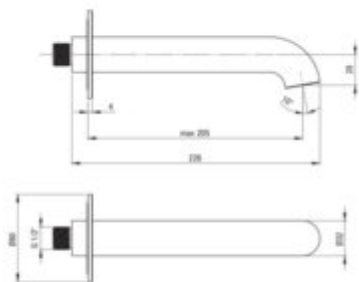

SILIA

Bathtub spout

Product code: NQS_R81K

EAN: 5907650827030

Color: brushed gold

Warranty [years]: 2

Aerator

Aerator type	silicone, laminar
Stream type	full
Aerator size	M24
Thread type	external

Spout

Finish	brushed gold
Spout type	bathtub
Material	brass
Spout type	still
Range of shower/ bath spout [mm]	205
Spout length [mm]	226
aerator	yes
Concealed mounting	yes

Features:

- Deante Design Studio Collection
- Noble form and timeless simplicity
- Innovative and easy to maintain brushed gold coating
- Flush-mounted installation ensures the aesthetics of the bathroom
- Silicone aerator for easy limescale removal
- Only the best materials, the quality of which has been confirmed by laboratory tests
- Cleaning agent for fixtures in all colors available
- Coating applied using the PVD method