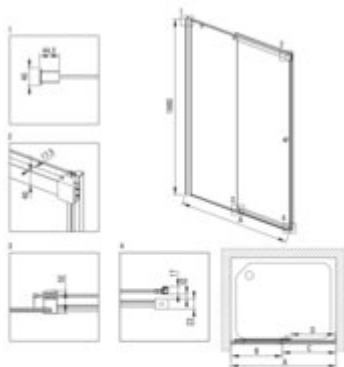

KERRIA PLUS

Shower cabin, rectangular

Product code: KKNP10S08

EAN: 5907650885467

Color: nero

Warranty [years]: 5

Showe cabin (KTSPN10P)

Side dimension [mm]	1010

Showe cabin (KTS_N38P)

Finish	nero
Width [mm]	800
Height [mm]	2000
Glass finish	transparent
Glass thickness [mm]	6
Active cover installation	yes
	to be completed with KTS doors , to be completed with KTS walk-in , possibility of assembly with a KTS movable panel
Side dimension [mm]	770
Adjustment range from [mm]	700
Adjustment range up to [mm]	1200
Masking of assembly elements	yes
Profiles levelling the curvature of the walls	yes
Railings	adjustable stiffening the cabin
Tempered glass TOTAL WHITE	yes
Installation without shower tray possible	yes

Shower door (KTSPN10P)

Finish	nero
Width [mm]	1000
Height [mm]	2000
Glass finish	transparent
Glass thickness [mm]	6
Active cover installation	yes
	to be completed with KTS walk-in
Masking of assembly elements	yes
Profiles levelling the curvature of the walls	yes
Holders	with safety
Tempered glass TOTAL WHITE	yes
Reversible doors	yes
Silent closing	yes
Installation without shower tray possible	yes
Lifting hinges	no
Hinges flush with the glass	no
possibility to cut the upper guide and threshold strip	yes

Shower door (KTS_NP1X)

installation	to be completed with KTS walk-in , to be completed with KTS doors , possibility of assembly with a KTS movable panel