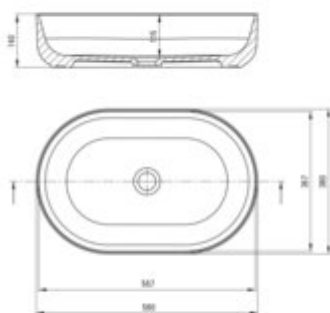

ROUND Ceramic washbasin, countertop

Product code: CGR_6U6S

EAN: 5907650862833

Color: white

Warranty [years]: 10

Material	ceramic
Installation method	countertop/standing
Width [mm]	580
Length [mm]	380
Height [mm]	140
Depth [mm]	115
Without overflow	yes

Features:

- Hard and durable ceramics does not lose its properties with long use
- Antibacterial coating, preventing the growth of microorganisms
- Only the best materials, the quality of which has been confirmed by laboratory tests
- Dedicated cleaning agent, safe for cleaned surfaces