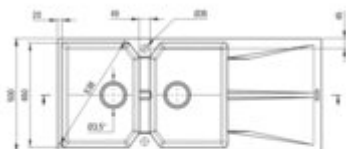

CORIO

Granite sink, 2-bowl with drainer

Product code: ZRC_2213

EAN: 5908212080412

Color: graphite

Warranty [years]: 18

Sink

Finish	graphite
Surface type	matte
Material	granite
Installation method	inset
Number of bowls	2
Minimum cabinet width [mm]	800
Width [mm]	500
Length [mm]	1160
Height [mm]	200
Bowl depth [mm]	185
2nd bowl depth [mm]	185
Cut-out Length [mm]	1140
Cut-out Width [mm]	480
Reversible	yes
Equipped with accessories	yes
Drain diameter	3.5"
Number of holes	2
Number of pre-drilled holes	2