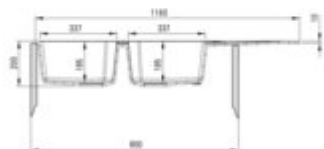

CORIO

Granite sink, 2-bowl with drainer

Product code: ZRC_2213

EAN: 5908212080412

Color: graphite

Warranty [years]: 18

Sink

Finish	graphite
Surface type	matte
Material	granite
Installation method	inset
Number of bowls	2
Minimum cabinet width [mm]	800
Width [mm]	500
Length [mm]	1160
Height [mm]	200
Bowl depth [mm]	185
2nd bowl depth [mm]	185
Cut-out Length [mm]	1140
Cut-out Width [mm]	480
Reversible	yes
Equipped with accessories	yes
Drain diameter	3.5"
Number of holes	2
Number of pre-drilled holes	2