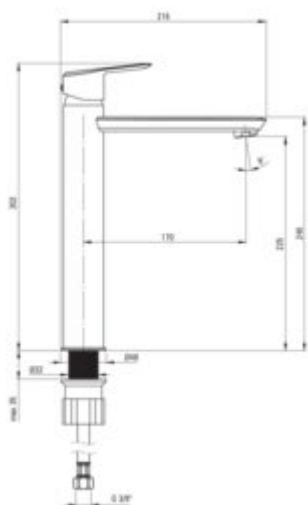

ARNIKA

Washbasin tap, tall

Product code: BQA_R20N

EAN: 5907650833284

Color: brushed gold

Warranty [years]: 7

Mixer

Finish	brushed gold
Material	brass
Mixer type	single-handle, mixer
Installation method	standing
Total mixer height [mm]	302
Flow class [l/min]	Z - 4-9 l/min
Acoustic group [dB]	I (x <= 20)

Mixer cartridge

Ceramic cartridge size	35 mm
------------------------	-------

Spout

Mixer spout range [mm]	170
Material	brass

Aerator

Aerator type	silicone
Aerator size	M22

Connecting hose

Length [mm]	450
Installation thread	3/8"
Connection thread	M10

Features:

- Design full of beauty and harmony
- The variety of colours gives many arrangement possibilities
- Innovative and easy to maintain brushed gold coating
- The mixer body is made of the highest quality brass
- The mixer is equipped with a stream aerator
- 45 cm connection hoses included
- Silicone aerator for easy limescale removal
- Only the best materials, the quality of which has been confirmed by laboratory tests
- Cleaning agent for fixtures in all colors available
- The mounting sleeve facilitates the installation of the mixer
- Coating applied using the PVD method
- Deante Design Studio Collection