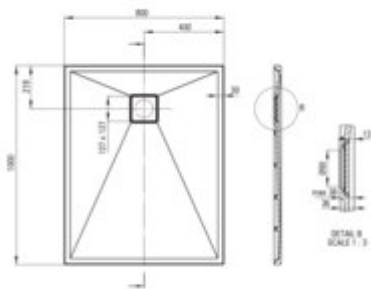

CORREO Granite shower tray, rectangular

Product code: KQR_N46B

EAN: 5908212095744

Color: nero

Warranty [years]: 10

Finish	nero
Material	granite
Shape	rectangular
Width [mm]	800
Length [mm]	1000
Height [mm]	36
Installation method	directly on the spout, on the floor level, on the construction material support
Drain diameter	90
possibility to cut to size	yes
Hydrophobicity	yes

Features:

- Properties of Deante granite: resistance to impact, high temperature, discoloration, therm
- Hydrophobic properties repel water molecules
- For installation at floor level, directly on the screed or supported by construction mater
- Possibility of cutting the granite shower tray
- Warning! The NHC_029C siphon fits this shower tray
- Warning! The NHC_029D siphon fits this shower tray
- Dedicated cleaning agent, safe for cleaned surfaces
- Only the best materials, the quality of which has been confirmed by laboratory tests
- Anti-slip properties of granite shower trays
- The finish enriched with silver ions adds antiseptic properties