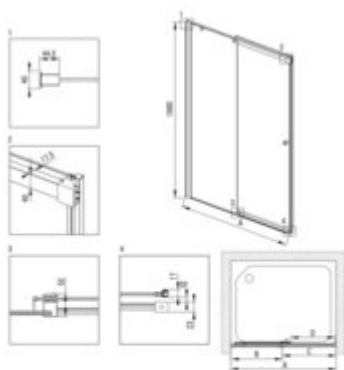

Product code: KTSPN13P

EAN: 5907650835653

Color: nero

Warranty [years]: 5

Model	Size [mm]	A [mm]	B [mm]	C [mm]	D [mm]	E [mm]	F [mm]	G [mm]
KTSPN13P	1300x2000	860	1010	480	480	500	280	1020
KTSPN13P	1300x2000	860	1010	480	480	500	280	1020
KTSPN13P	1300x2000	860	1010	480	480	500	280	1020
KTSPN13P	1300x2000	860	1010	480	480	500	280	1020
KTSPN13P	1300x2000	860	1010	480	480	500	280	1020
KTSPN13P	1300x2000	860	1010	480	480	500	280	1020
KTSPN13P	1300x2000	860	1010	480	480	500	280	1020
KTSPN13P	1300x2000	860	1010	480	480	500	280	1020
KTSPN13P	1300x2000	860	1010	480	480	500	280	1020
KTSPN13P	1300x2000	860	1010	480	480	500	280	1020

Shower door

Finish	nero
Width [mm]	1300
Height [mm]	2000
Glass finish	transparent
Glass thickness [mm]	6
Active cover installation	yes
Masking of assembly elements	to be completed with KTS walk-in
Profiles levelling the curvature of the walls	yes
Holders	yes
Tempered glass TOTAL WHITE	with safety
Reversible doors	yes
Silent closing	yes
Installation without shower tray possible	yes
Lifting hinges	no
Hinges flush with the glass	no
possibility to cut the upper guide and threshold strip	yes
Shower cabin	
Side dimension [mm]	1310