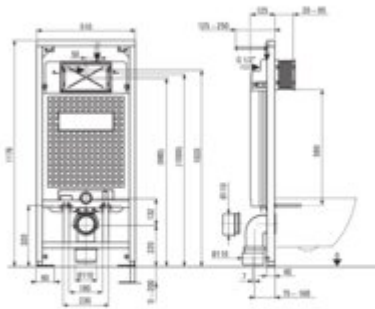

**PEONIA**  
Toilet set, concealed

**Product code:** CDES6ZPW  
**EAN:** 5908212067314  
**Color:** chrome, white  
**Warranty [years]:** 10

**Concealed toilet frame**

Frame height adjustment [mm]	200
Tank capacity [l]	9
Double flushing [l]	3/6
Designated for light casing	yes
Designated for installation in front of the load-bearing wall	yes
Connection valve G1/2"	yes
Silent flushing and filling	yes
Mounting bolts spacing 180 mm and 230 mm	yes

**Toilet bowl**

Finish	white
Type	wall-mounted
Rim type	rimless
Hidden mountings	yes

**Toilet seat**

Slow-close toilet seat	yes
Slim toilet seat	yes
Chrome hinges	no
Quick seat detachment	yes
Antibacterial	yes