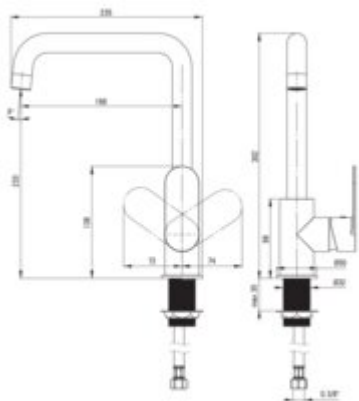

ALPINIA

Kitchen tap, with rectangular spout

Product code: BGA_063M

EAN: 5908212053546

Color: chrome

Warranty [years]: 7

Mixer

| | |
|-------------------------|----------------------|
| Finish | chrome |
| Material | brass |
| Mixer type | single-handle, mixer |
| Installation method | standing |
| Total mixer height [mm] | 302 |
| Flow class [l/min] | A ≤ 15 (9.1 - 15) |
| Acoustic group [dB] | I (x ≤ 20) |

Mixer cartridge

| | |
|------------------------|-------|
| Ceramic cartridge size | 35 mm |
|------------------------|-------|

Spout

| | |
|------------------------|-----------------|
| Spout type | swivel |
| Mixer spout range [mm] | 198 |
| Material | stainless steel |

Aerator

| | |
|--------------|-----------|
| Aerator type | honeycomb |
| Aerator size | M22 |

Connecting hose

| | |
|---------------------|-----------|
| Length [mm] | 450 |
| Installation thread | 3/8" |
| Connection thread | 3/8", M10 |

Features:

- The mixer body is made of the highest quality brass
- The mixer is equipped with a stream aerator
- The mounting sleeve facilitates the installation of the mixer
- 45 cm connection hoses included
- Light and subtle design
- Only the best materials, the quality of which has been confirmed by laboratory tests
- Cleaning agent for fixtures in all colors available