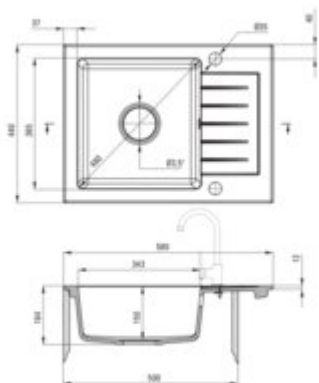

#### Sink

Finish	graphite
Surface type	matte
Material	granite
Installation method	inset
Number of bowls	1
Minimum cabinet width [mm]	500
Width [mm]	440
Length [mm]	580
Height [mm]	164
Bowl depth [mm]	150
Cut-out Length [mm]	560
Cut-out Width [mm]	420
Reversible	yes
Equipped with accessories	yes
Drain diameter	3.5"
Number of holes	2