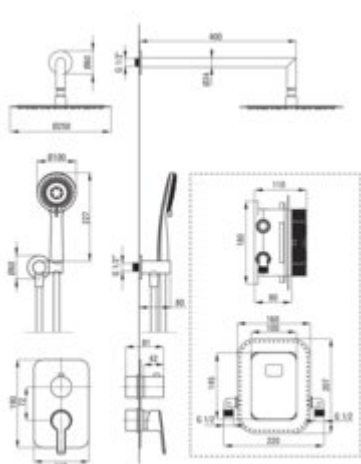

ARNIKA
Concealed shower set, with mixer
BOX

Product code: BXYZ0QAM
EAN: 5907650821069
Color: chrome
Warranty [years]: 7

Mixer

Mixer type	Concealed BOX, mixer
Installation method	concealed
Flow class [l/min]	B <= 25.2 (19.9 - 25.2)
Acoustic group [dB]	I (x <= 20)

Spout

Spout type	still
Range of shower/ bath spout [mm]	400

Shower overhead

Shape	round
Material	brass
Diameter [mm]	250
Anti-calc	yes
Number of functions	1

Hand shower

Number of functions	3
Anti-calc	yes
Stream type	rain, mixed, hydromassage

Hose

Length [mm]	1500
Braid material	PVC
Anti-twist	1

Angled hose connector

Finish	chrome
Connection type	for the hose with hand shower holder
Shape	round
Material	brass
Connection thread	yes
Concealed mounting	yes

Features:

- Deante Design Studio Collection
- Convenient installation - you can install the BOX now and choose external elements at any
- The best materials guarantee durability and reliability of the product
- Timelessness and unlimited creative possibilities
- Complementarity and comprehensiveness of the offer
- 3-function hand shower
- Anti-calc hand shower
- Anti-calc system facilitating the removal of limescale deposits
- The set includes an orifice reducing the flow of water
- Flush-mounted installation ensures the aesthetics of the bathroom
- Dedicated cleaning agent, safe for cleaned surfaces
- The variety of colours gives many arrangement possibilities
- Design full of beauty and harmony
- Only the best materials, the quality of which has been confirmed by laboratory tests
- The mixer body is made of the highest quality brass
- 3-function shower switch, able to lock to 2 functions