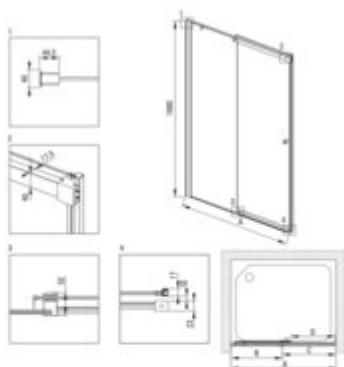

KERRIA PLUS Shower doors

Product code: KTSP018P
EAN: 5907650836582
Color: chrome
Warranty [years]: 5

Shower door

Finish	chrome
Width [mm]	1800
Height [mm]	2000
Glass finish	transparent
Glass thickness [mm]	6
Active cover installation	yes
Masking of assembly elements	to be completed with KTS walk-in
Profiles levelling the curvature of the walls	yes
Holders	yes
Tempered glass TOTAL WHITE	with safety
Reversible doors	yes
Silent closing	yes
Installation without shower tray possible	yes
Lifting hinges	no
Hinges flush with the glass	no
possibility to cut the upper guide and threshold strip	yes
Showe cabin	
Side dimension [mm]	1810

Features:

- Safe and durable tempered glass
- Hydrophobic Active-Cover coating that makes it easier for water to run off the glass
- Dedicated to Active Cover surfaces
- TOTALWHITE transparent glass
- Reversible door that allows the cabin to be mounted on the right or left side
- Covering of assembly elements
- Profiles leveling the curvature of the walls
- Hinges in the plane of the glass
- Modern handles with rubber protection
- Only the best materials, the quality of which has been confirmed by laboratory tests
- Dedicated cleaning agent, safe for cleaned surfaces
- Precise door closing through lifting hinges
- Resistance to impacts, chemicals and stains in accordance with PN-EN 14428+A1:2008 norm, c
- The shower enclosure can be installed directly on tiles or on Correo (KQR) granite shower trays as well as Kerria Plus (KTS) and Silia (KSKA) acrylic shower trays.