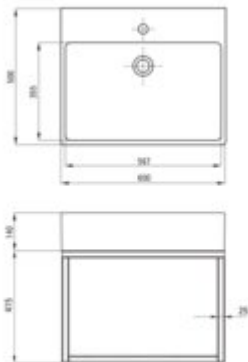

TEMISTO

Wall-mounted bathroom console, with washbasin

Product code: CDTW6U6S

EAN: 5908212079171

Color: white, nero

Warranty [years]: 10

Furniture

Finish	nero
Installation method	wall-mounted
Width [mm]	500
Length [mm]	600
Height [mm]	415
Material	stainless steel
Reversible	yes
Mounting kit included	yes

Washbasin

Finish	white
Material	ceramic
Hole for the tap	yes

Features:

- Deante Design Studio Collection
- Hard and durable ceramics does not lose its properties with long use
- Antibacterial coating, preventing the growth of microorganisms
- Dedicated cleaning agent, safe for cleaned surfaces