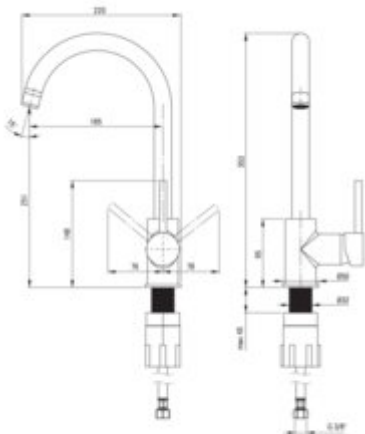

## Mixer

Finish	bianco
Material	brass
Mixer type	single-handle, mixer
Installation method	standing
Total mixer height [mm]	353
Flow class [l/min]	Z - 4-9 l/min
Acoustic group [dB]	I (x <= 20)

## Mixer cartridge

Ceramic cartridge size	35 mm
------------------------	-------

## Spout

Spout type	swivel
Mixer spout range [mm]	185
Material	stainless steel

## Connecting hose

Length [mm]	600
Installation thread	3/8"
Connection thread	M10