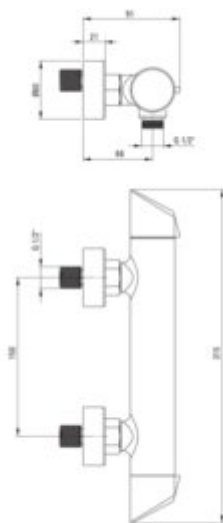

ARNIKA

Shower mixer, wall-mounted

Product code: BQA_040M

EAN: 5908212053270

Color: chrome

Warranty [years]: 7

Mixer

Finish	chrome
Material	brass
Mixer type	two-handle, mixer
Installation method	wall-mounted
Total mixer height [mm]	91
Flow class [l/min]	S - 15.1-19.8 l/min
Acoustic group [dB]	I (x ≤ 20)
Check valves	yes

Mixer cartridge

Ceramic cartridge size	1/2"
------------------------	------

Features:

- Deante Design Studio Collection
- The mixer body is made of the highest quality brass
- The mixer is equipped with non-return valves so that the mixed water does not flow back in
- Design full of beauty and harmony
- The variety of colours gives many arrangement possibilities
- Only the best materials, the quality of which has been confirmed by laboratory tests
- Cleaning agent for fixtures in all colors available