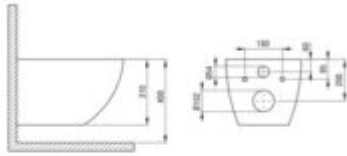

JASMIN

Toilet bowl, with seat

Product code: CDJD6ZPW

EAN: 5907650827771

Color: white

Warranty [years]: 10

Toilet bowl

| | |
|--|--------------|
| Finish | white |
| Material | ceramic |
| Type | wall-mounted |
| Rim type | rimless |
| Hidden mountings | yes |
| Width [mm] | 360 |
| Length [mm] | 490 |
| Height [mm] | 310 |
| Mounting holes spacing / Axis [mm] | 180 |
| Toilet seat | included |
| Designed for installation with a mechanical concealed frame with a 3/6 l drain valve setting | no |
| Mounting kit included | yes |

Toilet seat

| | |
|------------------------|-----------|
| Finish | white |
| Material | duroplast |
| Slow-close toilet seat | yes |
| Slim toilet seat | yes |
| Width [mm] | 360 |
| Length [mm] | 428 |
| Height [mm] | 39 |
| Chrome hinges | no |
| Quick seat detachment | yes |
| Antibacterial | yes |