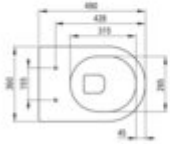

JASMIN

Toilet bowl, with seat

Product code: CDJD6ZPW

EAN: 5907650827771

Color: white

Warranty [years]: 10

Toilet bowl

| | |
|--|--------------|
| Finish | white |
| Material | ceramic |
| Type | wall-mounted |
| Rim type | rimless |
| Hidden mountings | yes |
| Width [mm] | 360 |
| Length [mm] | 490 |
| Height [mm] | 310 |
| Mounting holes spacing / Axis [mm] | 180 |
| Toilet seat | included |
| Designed for installation with a mechanical concealed frame with a 3/6 l drain valve setting | no |
| Mounting kit included | yes |

Toilet seat

| | |
|------------------------|-----------|
| Finish | white |
| Material | duroplast |
| Slow-close toilet seat | yes |
| Slim toilet seat | yes |
| Width [mm] | 360 |
| Length [mm] | 428 |
| Height [mm] | 39 |
| Chrome hinges | no |
| Quick seat detachment | yes |
| Antibacterial | yes |