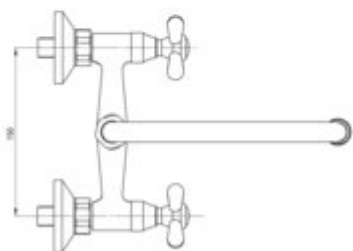

SYMETRIO

Washbasin tap, wall-mounted

Product code: BOS_050D

EAN: 5908212087763

Color: chrome

Warranty [years]: 5

Mixer

Finish	chrome
Material	brass
Mixer type	two-handle, mixer
Installation method	wall-mounted
Flow class [l/min]	S - 15.1-19.8 l/min
Acoustic group [dB]	II (20 < x <= 30)

Mixer cartridge

Ceramic cartridge size	1/2"
------------------------	------

Spout

Spout type	swivel
Mixer spout range [mm]	250
Material	stainless steel

Aerator

Aerator type	honeycomb
Aerator size	M22

Features: