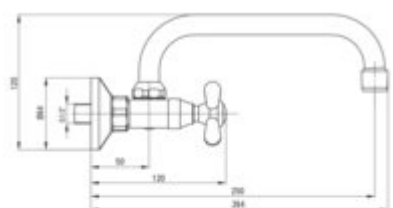

SYMETRIO

Washbasin tap, wall-mounted

Product code: BOS_050D

EAN: 5908212087763

Color: chrome

Warranty [years]: 5

Mixer

Finish	chrome
Material	brass
Mixer type	two-handle, mixer
Installation method	wall-mounted
Flow class [l/min]	S - 15.1-19.8 l/min
Acoustic group [dB]	II (20 < x <= 30)

Mixer cartridge

Ceramic cartridge size	1/2"
------------------------	------

Spout

Spout type	swivel
Mixer spout range [mm]	250
Material	stainless steel

Aerator

Aerator type	honeycomb
Aerator size	M22

Features: