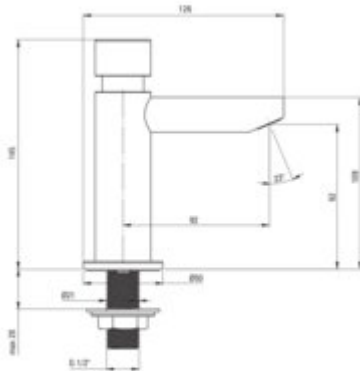

PRESS

Washbasin tap, self-closing

Product code: BBH_028L

EAN: 5908212081891

Color: chrome

Warranty [years]: 7

Mixer

Finish	chrome
Material	brass
Mixer type	press
Installation method	standing
Total mixer height [mm]	145
Flow class [l/min]	Z - 4-9 l/min
Acoustic group [dB]	II (20 < x <= 30)

Aerator

Aerator type	honeycomb
--------------	-----------

Features:

- The mixer body is made of the highest quality brass
- PRESS type mixer self closing
- Z flow class (4-9 l/min) allowing for water consumption reduction
- Only the best materials, the quality of which has been confirmed by laboratory tests
- The mixer is equipped with a stream aerator
- Cleaning agent for fixtures in all colors available