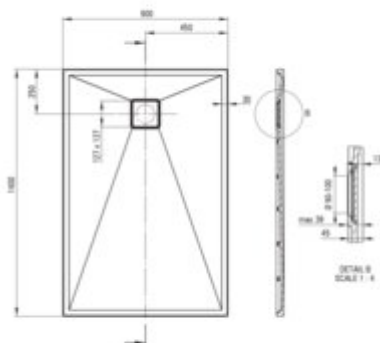

CORREO

Granite shower tray, rectangular

Product code: KQR_S47B

EAN: 5907650821151

Color: metallic grey

Warranty [years]: 10

Finish	metallic grey
Material	granite
Shape	rectangular
Width [mm]	900
Length [mm]	1400
Height [mm]	45
Installation method	directly on the spout, on the construction material support, on the floor level
Drain diameter	90
possibility to cut to size	yes
Hydrophobicity	yes

Features:

- Properties of Deante granite: resistance to impact, high temperature, discoloration, therm
- Hydrophobic properties repel water molecules
- For installation at floor level, directly on the screed or supported by construction mater
- Possibility of cutting the granite shower tray
- The finish enriched with silver ions adds antiseptic properties
- Dedicated cleaning agent, safe for cleaned surfaces
- Only the best materials, the quality of which has been confirmed by laboratory tests
- Anti-slip properties of granite shower trays
- Warning! The NHC_029D siphon fits this shower tray
- Warning! The NHC_029C siphon fits this shower tray