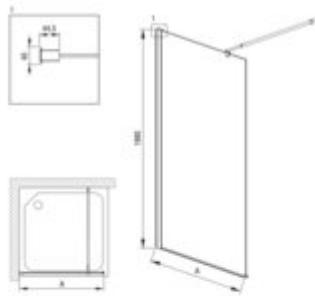

KERRIA PLUS

Shower wall / walk-in, Kerria Plus system

Product code: KTS_038P

EAN: 5908212087404

Color: chrome

Warranty [years]: 5

Model	Size (mm)	A (mm)
670_800P	800x1980	200x1710
670_900P	900x1980	200x1710
670_1000P	1000x1980	400x1710
670_1100P	1100x1980	500x1710
670_1200P	1200x1980	600x1710
670_1300P	1300x1980	700x1710
670_1400P	1400x1980	800x1710
670_1500P	1500x1980	900x1710
670_1600P	1600x1980	1000x1710
670_1700P	1700x1980	1100x1710
670_1800P	1800x1980	1200x1710

Finish	chrome
Width [mm]	800
Height [mm]	2000
Glass finish	transparent
Glass thickness [mm]	6
Active cover installation	yes
installation	to be completed with KTS doors , to be completed with KTS walk-in , possibility of assembly with a KTS movable panel
Side dimension [mm]	770
Adjustment range from [mm]	700
Adjustment range up to [mm]	1200
Masking of assembly elements	yes
Profiles levelling the curvature of the walls	yes
Railings	adjustable stiffening the cabin
Tempered glass TOTAL WHITE	yes
Installation without shower tray possible	yes

Features:

- Only the best materials, the quality of which has been confirmed by laboratory tests
- Possibility to install the cabin without a shower tray, directly on the tiles
- Hydrophobic Active-Cover coating that makes it easier for water to run off the glass
- Covering of assembly elements
- Modern handles with glass protection
- TOTALWHITE transparent glass
- Profiles leveling the curvature of the walls
- The railings give the structure rigidity
- Safe and durable tempered glass
- Dedicated cleaning agent, safe for cleaned surfaces
- Dedicated to Active Cover surfaces
- Resistance to impacts, chemicals and stains in accordance with PN-EN 14428+A1:2008 norm, c