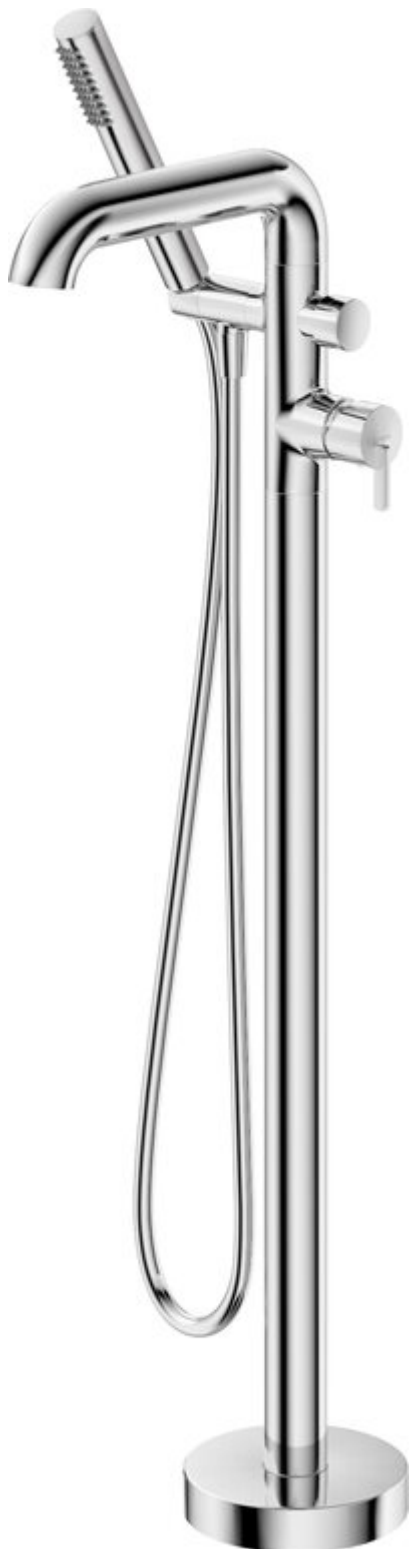

SILIA

Bath mixer, freestanding

Product code: BQS_017M

EAN: 5907650851950

Color: chrome

Warranty [years]: 7

Mixer

Finish	chrome
Material	brass
Mixer type	single-handle, mixer
Installation method	floor
Flow class [l/min]	S - 15.1-19.8 l/min
Acoustic group [dB]	II (20 < x <= 30)
Check valves	yes

Mixer cartridge

Ceramic cartridge size	35 mm
------------------------	-------

Spout

Spout type	still
Mixer spout range [mm]	240
Material	brass

Function switch

Switch type	click mechanical
-------------	------------------

Aerator

Aerator type	flat, laminar, silicone
Aerator size	M24

Hose

Length [mm]	1500
Anti-twist	1

Hand shower

Number of functions	1
Anti-calc	yes
Additional features	cool-out

Features:

- Deante Design Studio Collection
- Noble form and timeless simplicity
- Mechanical ceramic function switch
- The mixer body is made of the highest quality brass
- Only the best materials, the quality of which has been confirmed by laboratory tests
- The lever on the side makes it easier to keep the spout clean
- Adjustable shower hand angle
- The mixer is equipped with non-return valves so that the mixed water does not flow back in
- Durable hose ends made of brass
- Anti-twist system, preventing the hose from twisting
- Anti-calc hand shower
- Cool-out hand shower
- Cleaning agent for fixtures in all colors available