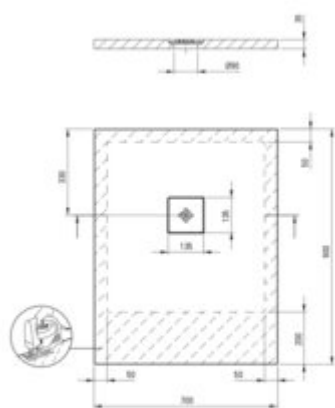

SILIA

Acrylic shower tray, rectangular

Product code: KSKA00709B

EAN: 5907650893844

Color: white

Warranty [years]: 2

Finish	white
Material	acrylic
Width [mm]	700
Length [mm]	900
Height [mm]	35
Installation method	directly on the spout, on the construction material support, on the floor level
Drain diameter	90
Non-slip lugs	yes
possibility to cut to size	yes

Features:

- Deante Design Studio Collection
- Structured surface with anti-slip properties
- Durable acrylic material that maintains its shine and color
- For installation at floor level, directly on the screed or supported by construction mater
- Warning! The NHC_029D siphon fits this shower tray
- Only the best materials, the quality of which has been confirmed by laboratory tests
- SOLID PLUS technology: composite filling guaranteeing full stability, effective insulation
- Dedicated cleaning agent, safe for cleaned surfaces