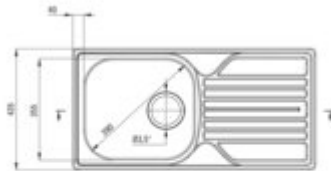

LEGATO

Steel sink, 1-bowl with drainer

Product code: ZEL_0113

EAN: 5908212037676

Color: satin

Warranty [years]: 2

Sink

Finish	satin
Surface type	satin
Material	steel 304
Installation method	inset
Number of bowls	1
Minimum cabinet width [mm]	500
Width [mm]	435
Length [mm]	760
Height [mm]	145
Bowl depth [mm]	145
Cut-out Length [mm]	740
Cut-out Width [mm]	415
Reversible	yes
Equipped with accessories	yes
Drain diameter	3.5"

Sink waste kit

Finish	steel
Plug type	manual
Low siphon/ Space saver	yes
possibility to connect a dishwasher/ washing machine	yes

Features:

- High-strength stainless steel
- The sink is equipped with fittings with a connection to the dishwasher
- Natural antiseptic properties of steel
- Dedicated cleaning agent, safe for cleaned surfaces
- Reversible steel sink - install with the bowl on the left or right side
- Self-drilling tap hole - without voiding the warranty.