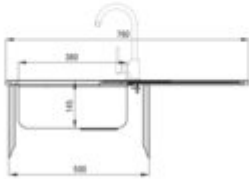

LEGATO

Steel sink, 1-bowl with drainer

Product code: ZEL_0113

EAN: 5908212037676

Color: satin

Warranty [years]: 2

Sink

Finish	satin
Surface type	satin
Material	steel 304
Installation method	inset
Number of bowls	1
Minimum cabinet width [mm]	500
Width [mm]	435
Length [mm]	760
Height [mm]	145
Bowl depth [mm]	145
Cut-out Length [mm]	740
Cut-out Width [mm]	415
Reversible	yes
Equipped with accessories	yes
Drain diameter	3.5"

Sink waste kit

Finish	steel
Plug type	manual
Low siphon/ Space saver	yes
possibility to connect a dishwasher/ washing machine	yes

Features:

- High-strength stainless steel
- The sink is equipped with fittings with a connection to the dishwasher
- Natural antiseptic properties of steel
- Dedicated cleaning agent, safe for cleaned surfaces
- Reversible steel sink - install with the bowl on the left or right side
- Self-drilling tap hole - without voiding the warranty.