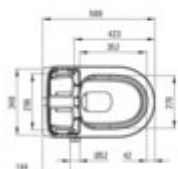

SILIA

Smart WC bowl, with automatic seat

Product code: CSSD6ZPW

EAN: 5907650895947

Color: white

Warranty [years]: 10

Finish	white
Material	ceramic
with bidet function	yes
Type	wall-mounted
Rim type	rimless
Hidden mountings	yes
Width [mm]	348
Length [mm]	588
Height [mm]	349
Mounting holes spacing / Axis [mm]	180
Toilet seat	included
Mounting kit included	yes
Additional features	toilet seat included