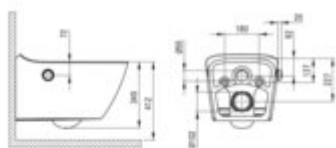

SILIA

Smart WC bowl, with automatic seat

Product code: CSSD6ZPW

EAN: 5907650895947

Color: white

Warranty [years]: 10

Finish	white
Material	ceramic
with bidet function	yes
Type	wall-mounted
Rim type	rimless
Hidden mountings	yes
Width [mm]	348
Length [mm]	588
Height [mm]	349
Mounting holes spacing / Axis [mm]	180
Toilet seat	included
Mounting kit included	yes
Additional features	toilet seat included

Features:

- Heated seat - four temperature comfort levels
- Automatic lid opening - just wave your foot
- User detection sensor - automatic seat lifting when you approach
- Antibacterial and antiseptic properties
- The Smart WC bowl is designed for installation on a standard Deante concealed frame