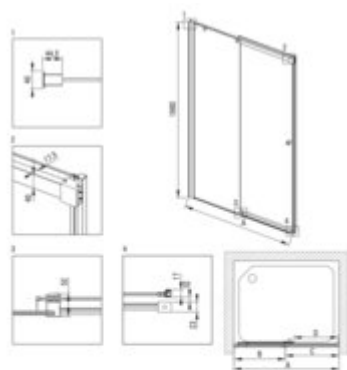

KERRIA PLUS Shower doors

Product code: KTSP014P
EAN: 5907650820376
Color: chrome
Warranty [years]: 5

Shower door

Finish	chrome
Width [mm]	1400
Height [mm]	2000
Glass finish	transparent
Glass thickness [mm]	6
Active cover installation	yes
Masking of assembly elements	to be completed with KTS walk-in
Profiles levelling the curvature of the walls	yes
Holders	with safety
Tempered glass TOTAL WHITE	yes
Reversible doors	yes
Silent closing	yes
Installation without shower tray	yes
possible	
possibility to cut the upper guide and threshold strip	yes
Show cabin	
Side dimension [mm]	1410

Features:

- Hydrophobic Active-Cover coating that makes it easier for water to run off the glass
- Covering of assembly elements
- TOTALWHITE transparent glass
- Profiles levelling the curvature of the walls
- Safe and durable tempered glass
- Dedicated cleaning agent, safe for cleaned surfaces
- Dedicated to Active Cover surfaces
- Reversible door that allows the cabin to be mounted on the right or left side
- The profile system makes it possible to reduce the curvature of the walls
- Only the best materials, the quality of which has been confirmed by laboratory tests
- Resistance to impacts, chemicals and stains in accordance with PN-EN 14428+A1:2008 norm, c
- The shower enclosure can be installed directly on tiles or on Correo (KQR) granite shower trays as well as Kerria Plus (KTS) and Silia (KSKA) acrylic shower trays.