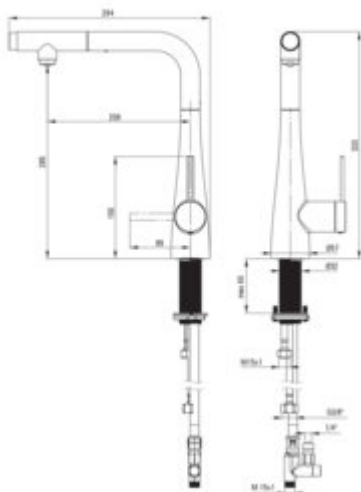

ERIDAN

Kitchen tap, with water filter connection

Product code: BRE_D75M

EAN: 5907650864059

Color: titanium

Warranty [years]: 7

 deante

Mixer

Finish	titanium
Material	steel 304
Mixer type	single-handle, mixer, for the water filter connection
Installation method	standing
Total mixer height [mm]	333
Flow class [l/min]	Z - 4-9 l/min
Acoustic group [dB]	I (x <= 20)

Mixer cartridge

Ceramic cartridge size	35 mm
------------------------	-------

Spout

Spout type	pull-out
Material	steel 304

Aerator

Aerator type	honeycomb
Aerator size	M24

Connecting hose

Length [mm]	600
Installation thread	3/8"

Hose

Length [mm]	1500
-------------	------

Features:

- Deante Design Studio Collection
- Z flow class (4-9 l/min) allowing for water consumption reduction
- 45 cm connection hoses included
- The mounting sleeve facilitates the installation of the mixer
- The mixer with functional pull-out spout
- The tap can be mounted even very close to the wall
- Pull-out spout for filtered water
- The mixer is equipped with a stream aerator
- Only the best materials, the quality of which has been confirmed by laboratory tests
- Innovative, durable and easy to clean Titanium coating