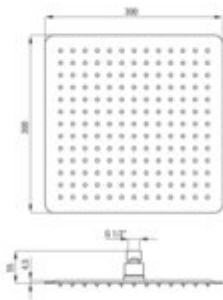

## Shower head, steel

**Product code:** NAC\_009K

**EAN:** 5908212044162

**Color:** chrome

**Warranty [years]:** 2

Finish	steel
Shape	square
Material	steel 304
Width [mm]	300
Length [mm]	300
thickness	55
Number of functions	1
Anti-calc	yes
Stream type	rain
Flow class [l/min]	7.2<= Z <12 (7.2 - 11.9)
Connection thread 1/2"	yes
Quick response time for turning the water on and off	yes
Spare nozzles	yes