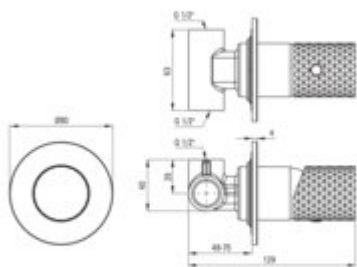

SILIA HEXA

Shower mixer, concealed

Product code: BHS_F44L

EAN: 5907650886679

Color: brushed steel

Warranty [years]: 7

Mixer

Finish	steel
Material	brass
Mixer type	single-handle, mixer
Installation method	concealed
Flow class [l/min]	S - 15.1-19.8 l/min
Acoustic group [dB]	I (x ≤ 20)

Mixer cartridge

Ceramic cartridge size	35 mm
------------------------	-------

Features:

- Deante Design Studio Collection
- Decorative lever - jewelry for your bathroom
- Noble form and timeless simplicity
- Flush-mounted installation ensures the aesthetics of the bathroom
- Coating applied using the PVD method
- Innovative and easy to maintain brushed steel coating
- Only the best materials, the quality of which has been confirmed by laboratory tests
- Cleaning agent for fixtures in all colors available