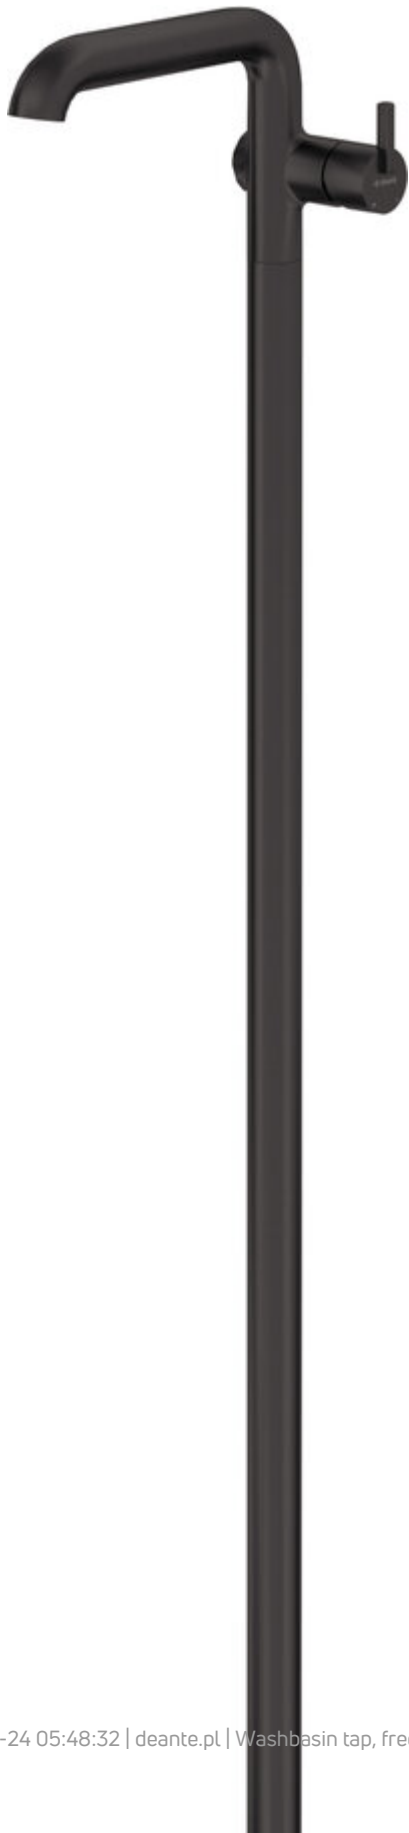

SILIA
Washbasin tap, freestanding

Product code: BQS_N2KK

EAN: 5907650870258

Color: nero

Warranty [years]: 7

Mixer

Finish	nero
Material	brass
Mixer type	single-handle, mixer
Installation method	floor
Total mixer height [mm]	1090
Flow class [l/min]	Z - 4-9 l/min
Acoustic group [dB]	I (x ≤ 20)

Mixer cartridge

Ceramic cartridge size	25 mm
------------------------	-------

Spout

Spout type	still
Mixer spout range [mm]	185
Material	brass

Aerator

Aerator type	swivel, honeycomb
Aerator size	M21.5

Features:

- Deante Design Studio Collection
- Noble form and timeless simplicity
- The mixer is equipped with a stream aerator
- The movable aerator allows you to direct the water stream
- Z flow class (4-9 l/min) allowing for water consumption reduction
- Innovative, durable and easy to clean Nero coating
- Cleaning agent for fixtures in all colors available